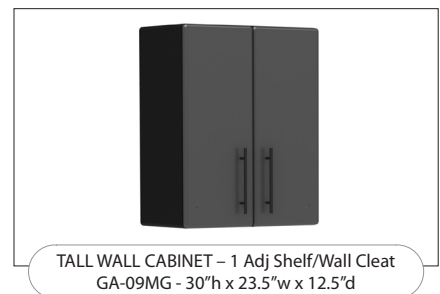

Wall Cabinet