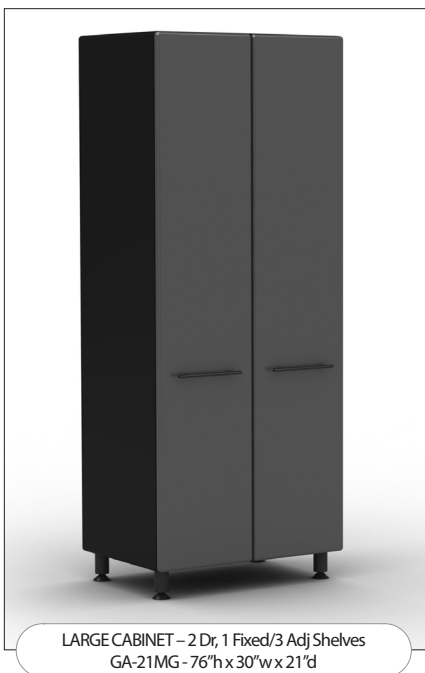

Tall Storage Cabinets